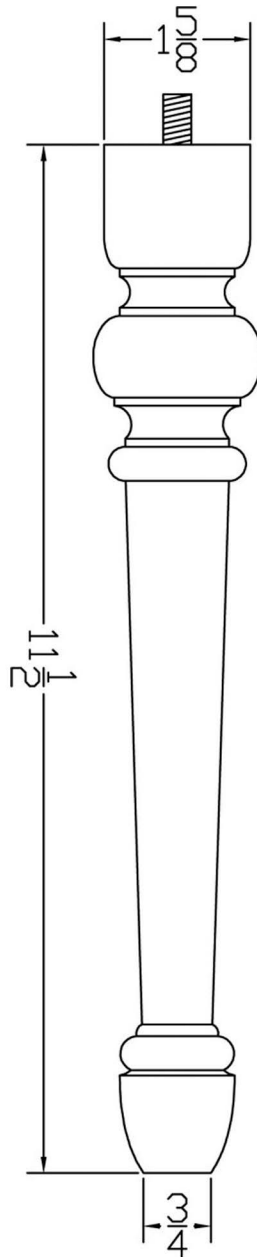

# BTL08

Hazlet Bench Table Leg  
11 1/2" Tall x 1 5/8" Wide

All designs developed by Highland Manor Wood Products LLC are considered proprietary information and to be used solely in transactions with Highland Manor Wood Products LLC.