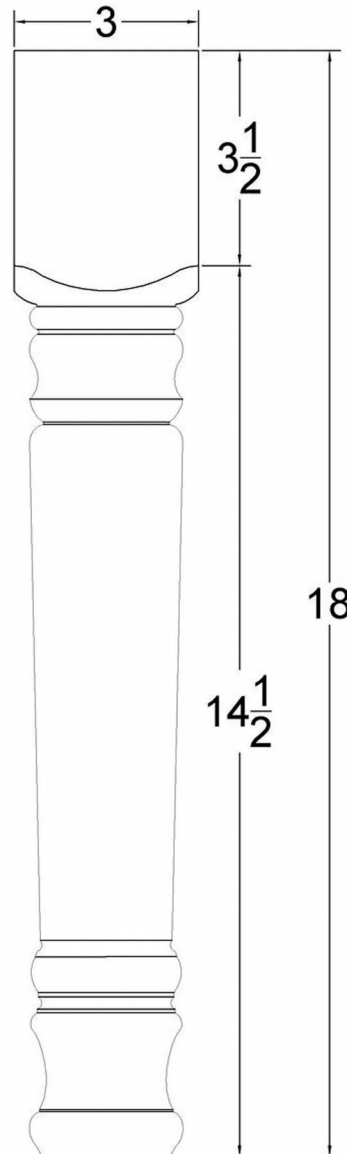

CTL09
Narrow Farmhouse Coffee Table Leg
18" Tall x 3" Wide

All designs developed by Highland Manor Wood Products LLC are considered proprietary information and to be used solely in transactions with Highland Manor Wood Products LLC.