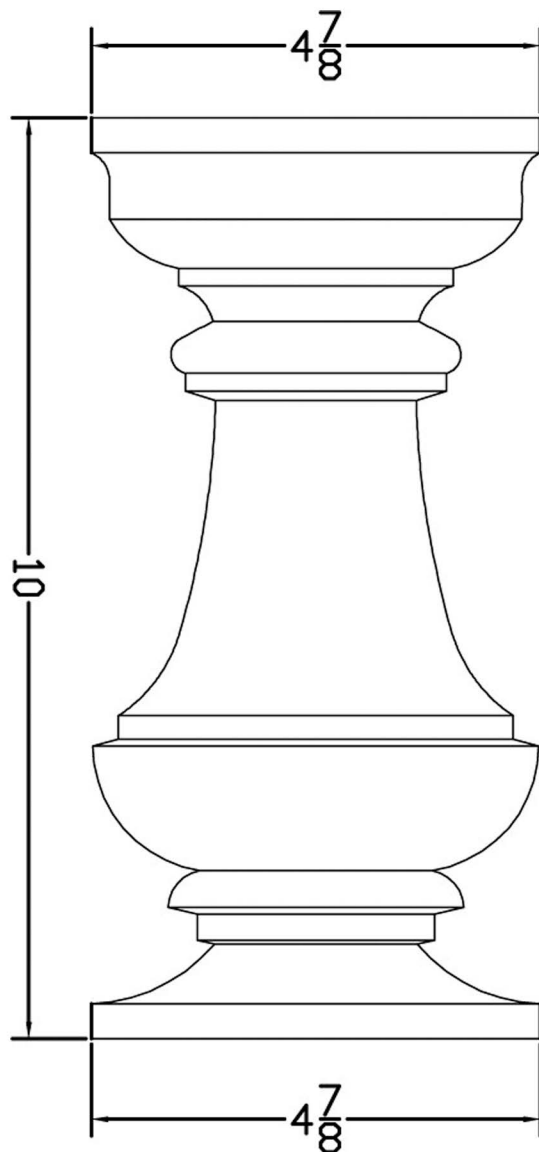

CTL20
Traditional Express Coffee Table Leg
10" Tall x 4 7/8" Wide

All designs developed by Highland Manor Wood Products LLC are considered proprietary information and to be used solely in transactions with Highland Manor Wood Products LLC. This data and all products produced by this information shall not be used by, or sold to any other party without written consent from an authorized representative of Highland Manor Wood Products LLC.