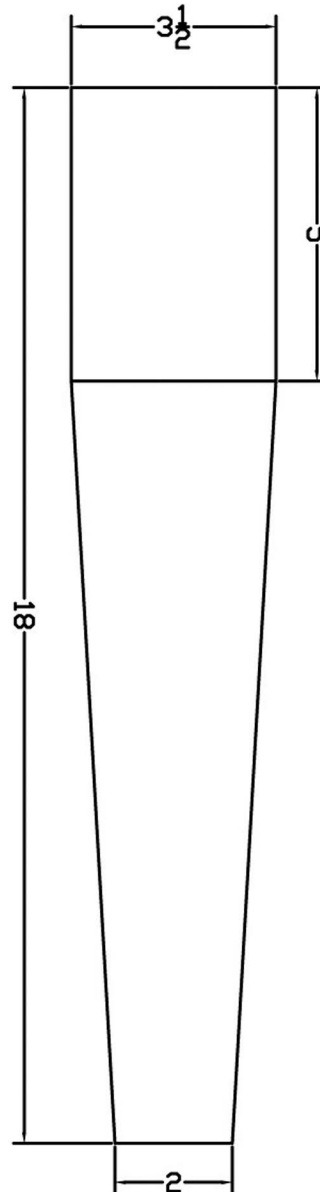

**CTL31**  
4 Sided Tapered Coffee Table Leg  
18" Tall x 3 1/2" Wide

All designs developed by Highland Manor Wood Products LLC are considered proprietary information and to be used solely in transactions with Highland Manor Wood Products LLC. This data and all products produced by this information shall not be used by, or sold to any other party without written consent from an authorized representative of Highland Manor Wood Products LLC.