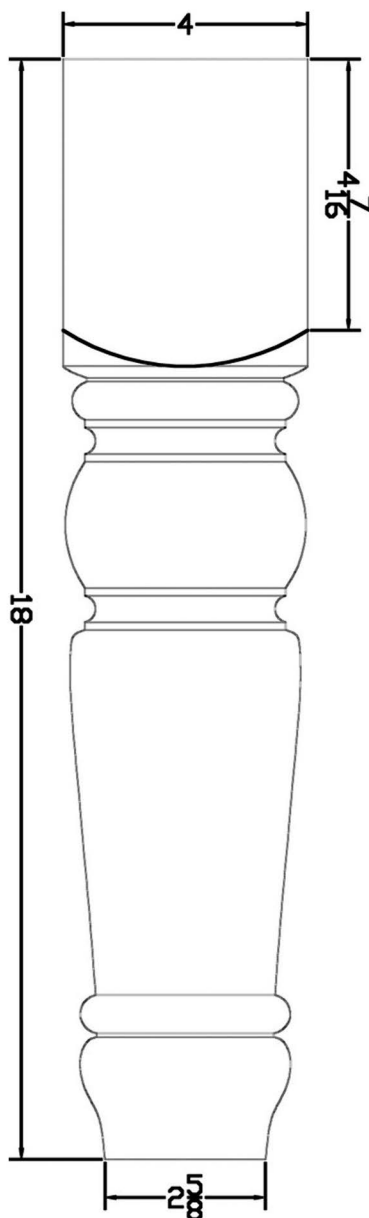

CTL39
Narrow Cheshire Coffee Table Leg
18" Tall x 4" Wide

All designs developed by Highland Manor Wood Products LLC are considered proprietary information and to be used solely in transactions with Highland Manor Wood Products LLC. This data and all products produced by this information shall not be used by, or sold to any other party without written consent from an authorized representative of Highland Manor Wood Products LLC.