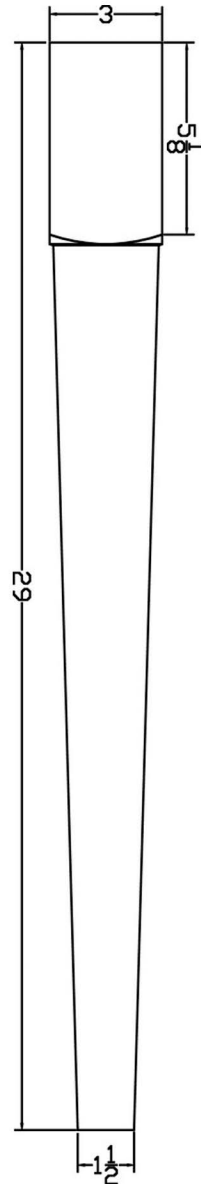

DTL100

Narrow Round Tapered Dining Table Leg

29" Tall x 3" Wide

All designs developed by Highland Manor Wood Products LLC are considered proprietary information and to be used solely in transactions with Highland Manor Wood Products LLC. This data and all products produced by this information shall not be used by, or sold to any other party without written consent from an authorized representative of Highland Manor Wood Products LLC.