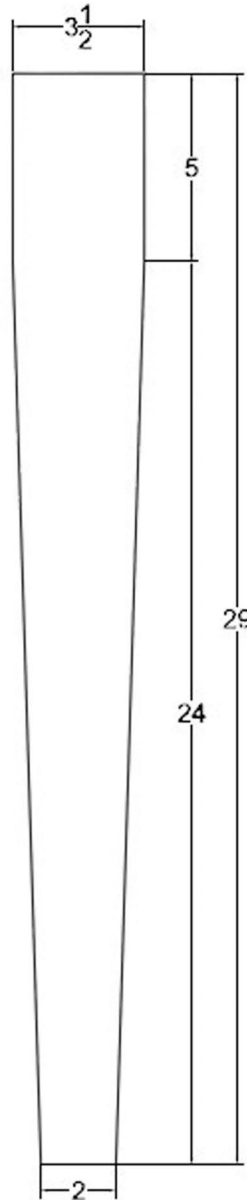

DTL21

4 Sided Tapered Dining Table Leg
29" Tall x 3 1/2" Wide

All designs developed by Highland Manor Wood Products LLC are considered proprietary information and to be used solely in transactions with Highland Manor Wood Products LLC.