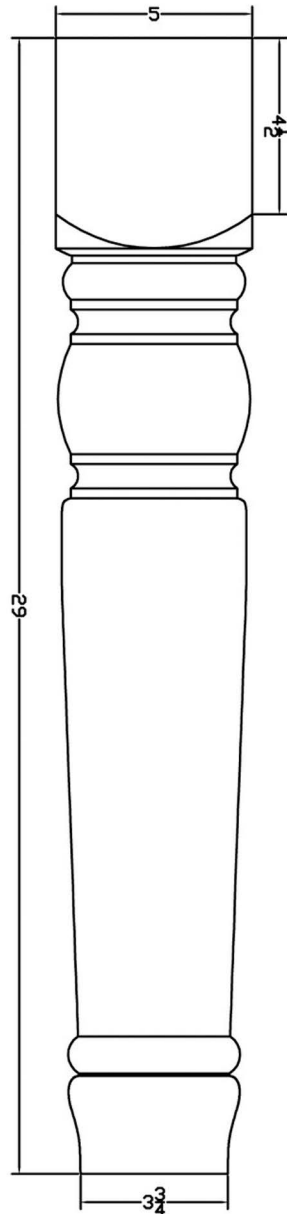

DTL38

Massive Cheshire Dining Table Leg

29" Tall x 5" Wide

All designs developed by Highland Manor Wood Products LLC are considered proprietary information and to be used solely in transactions with Highland Manor Wood Products LLC.