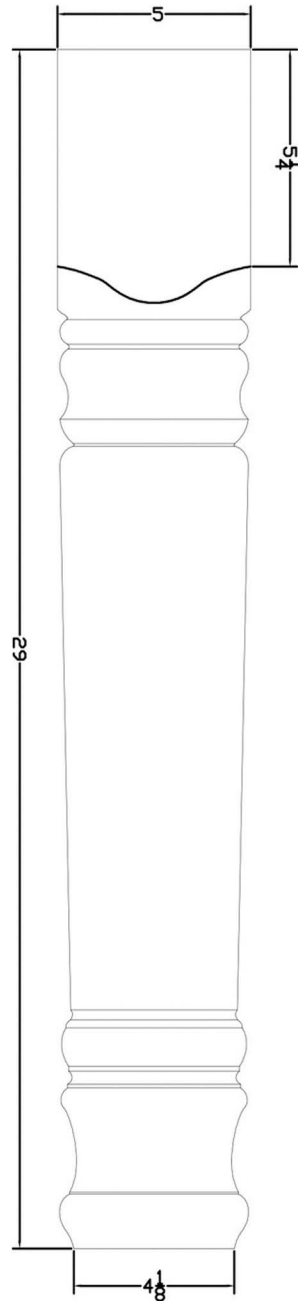

DTL39

Massive Farmhouse Dining Table Leg
29" Tall x 5" Wide

All designs developed by Highland Manor Wood Products LLC are considered proprietary information and to be used solely in transactions with Highland Manor Wood Products LLC.