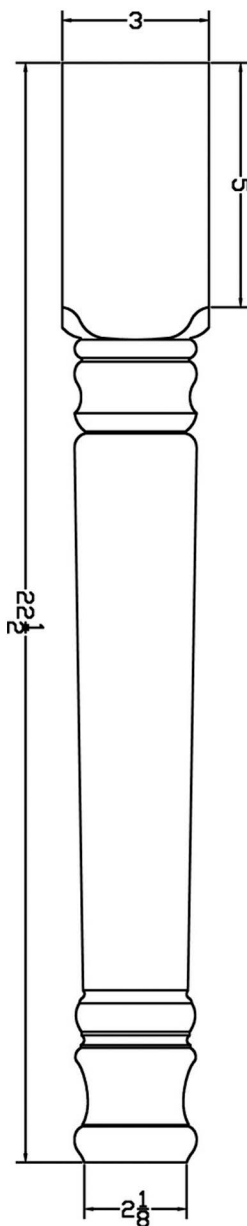

ETL06

Narrow Farmhouse End Table Leg

22 1/2" Tall x 3" Wide

All designs developed by Highland Manor Wood Products LLC are considered proprietary information and to be used solely in transactions with Highland Manor Wood Products LLC.