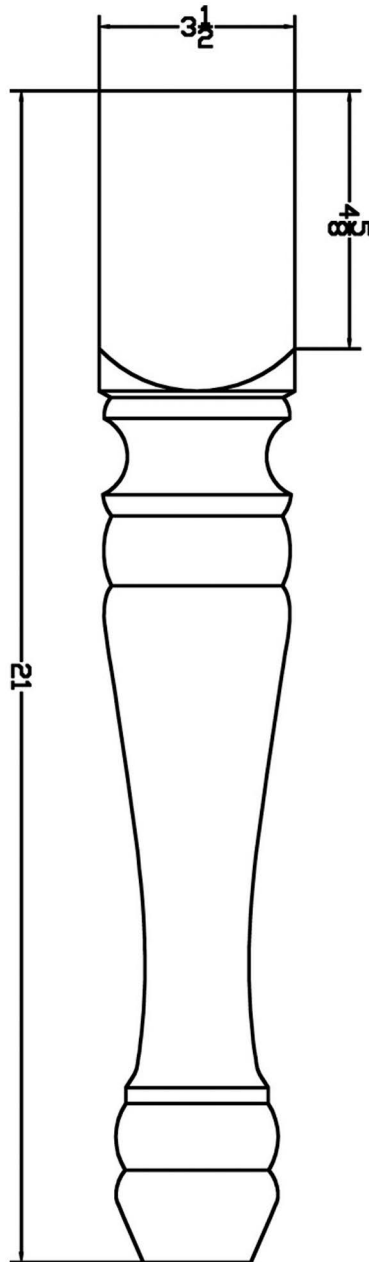

ETL10
Heirloom End Table Leg
21" Tall x 3 1/2" Wide

All designs developed by Highland Manor Wood Products LLC are considered proprietary information and to be used solely in transactions with Highland Manor Wood Products LLC.