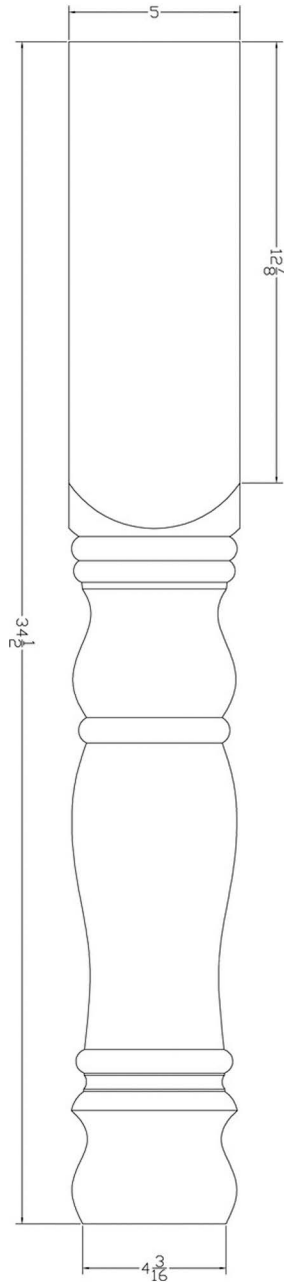

ISL01
Massive Bedord Island Leg
34 1/2" Tall x 5" Wide

All designs developed by Highland Manor Wood Products LLC are considered proprietary information and to be used solely in transactions with Highland Manor Wood Products LLC. This data and all products produced by this information shall not be used by, or sold to any other party without written consent from an authorized representative of Highland Manor Wood Products LLC.