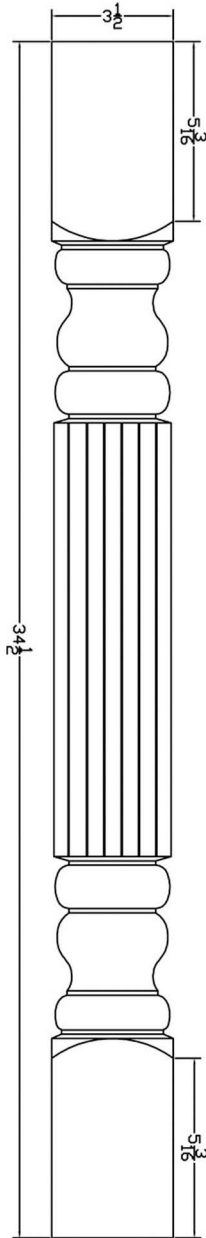

ISL03
Alexander Reeded Island Leg
34 1/2" Tall x 3 1/2" Wide

All designs developed by Highland Manor Wood Products LLC are considered proprietary information and to be used solely in transactions with Highland Manor Wood Products LLC.