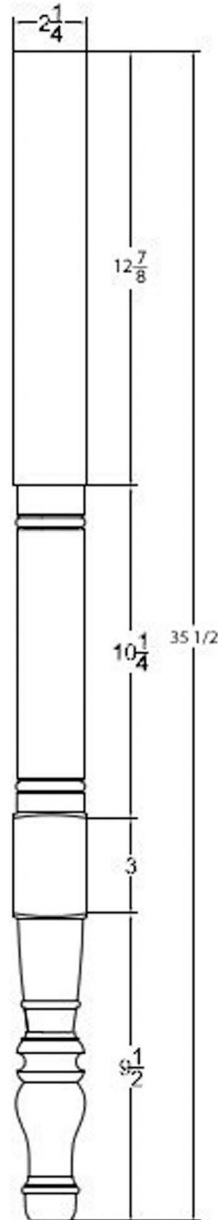

ISL05

Oxford Server Vanity Island Leg

35 1/2" Tall x 2 1/4" Wide

All designs developed by Highland Manor Wood Products LLC are considered proprietary information and to be used solely in transactions with Highland Manor Wood Products LLC.