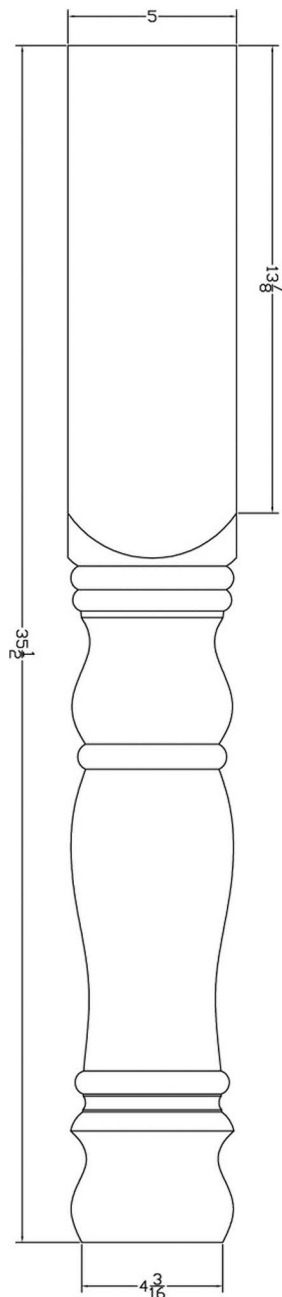

ISL116

Massive Bedford Island Leg

35 1/2" Tall x 5" Wide

All designs developed by Highland Manor Wood Products LLC are considered proprietary information and to be used solely in transactions with Highland Manor Wood Products LLC.