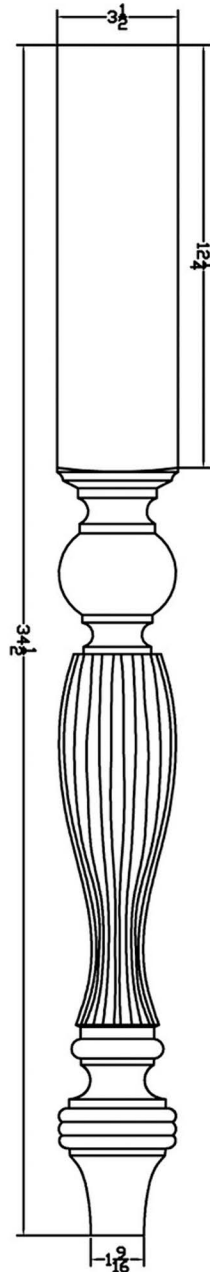

ISL47

Leeds Reeded Island Leg
34 1/2" Tall x 3 1/2" Wide

All designs developed by Highland Manor Wood Products LLC are considered proprietary information and to be used solely in transactions with Highland Manor Wood Products LLC.