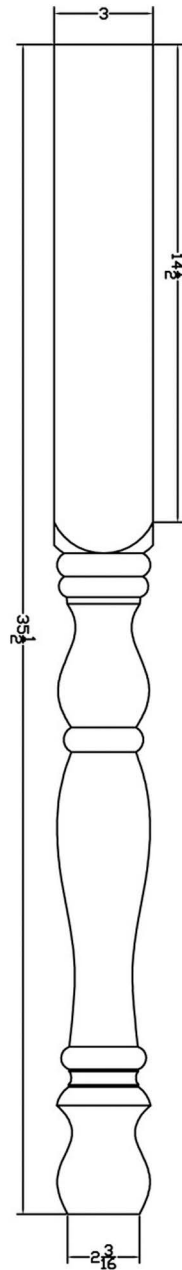

**ISL94**  
Narrow Bedford Island Leg  
35 1/2" Tall x 3" Wide

All designs developed by Highland Manor Wood Products LLC are considered proprietary information and to be used solely in transactions with Highland Manor Wood Products LLC. This data and all products produced by this information shall not be used by, or sold to any other party without written consent from an authorized representative of Highland Manor Wood Products LLC.