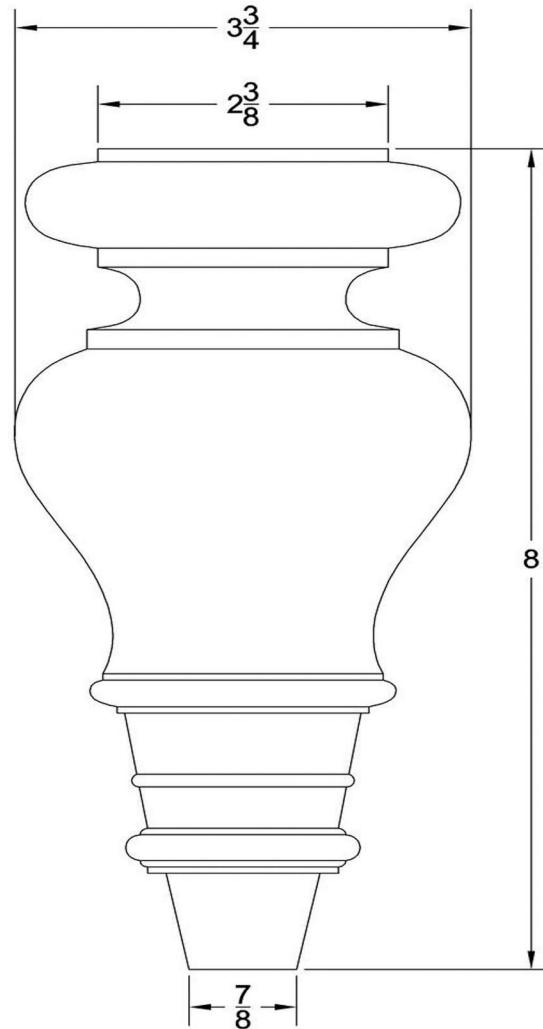

RBF111
Grand Estate Bun Foot
8" Tall x 3 3/4" Wide

All designs developed by Highland Manor Wood Products LLC are considered proprietary information and to be used solely in transactions with Highland Manor Wood Products LLC.