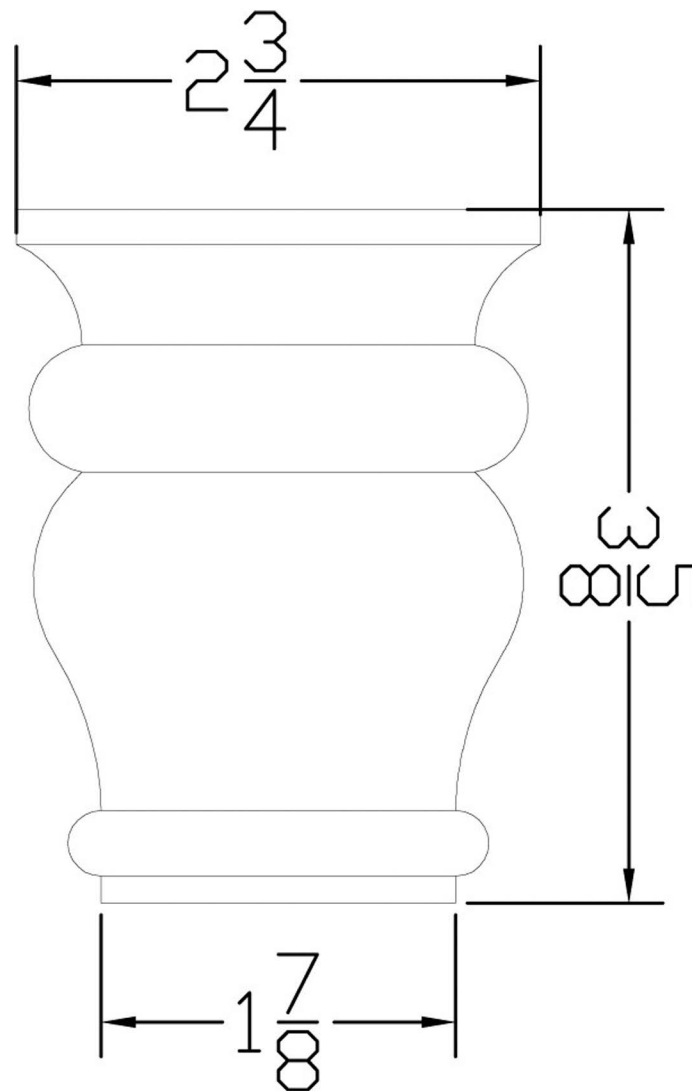

RBF159
Tavern Bun Foot
3 5/8" Tall x 2 3/4" Wide

All designs developed by Highland Manor Wood Products LLC are considered proprietary information and to be used solely in transactions with Highland Manor Wood Products LLC.