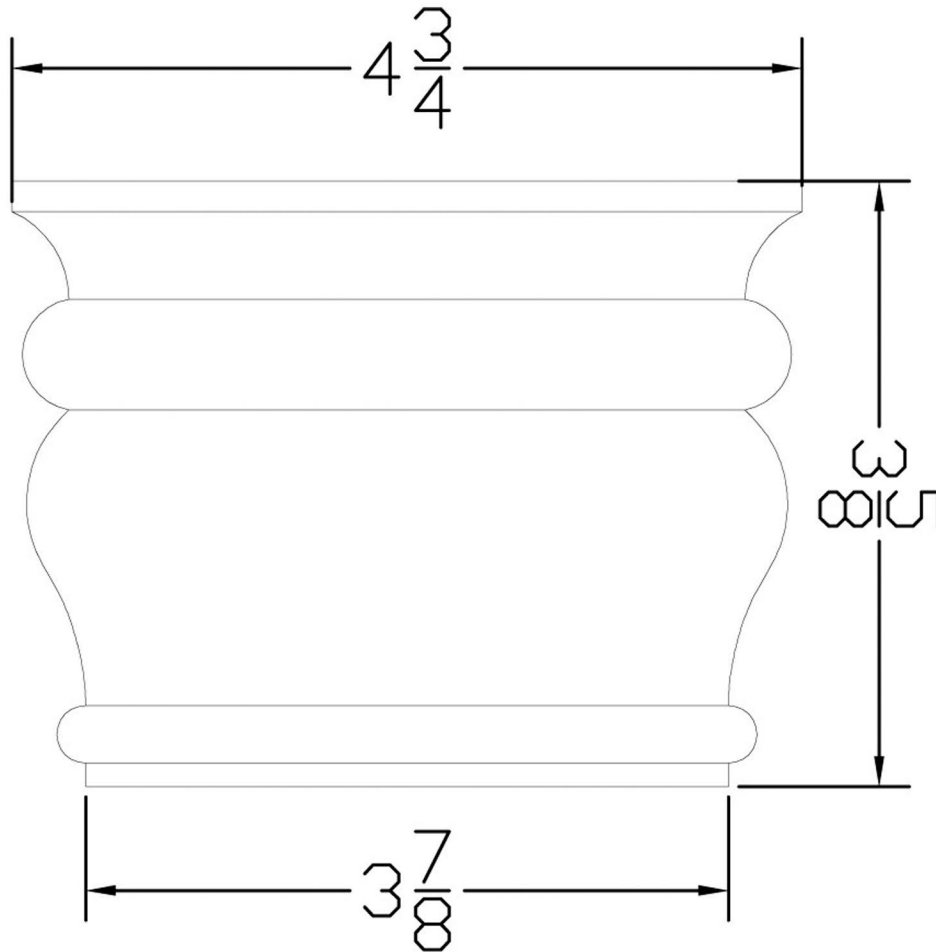

RBF162
Tavern Bun Foot
3 5/8" Tall x 4 3/4" Wide

All designs developed by Highland Manor Wood Products LLC are considered proprietary information and to be used solely in transactions with Highland Manor Wood Products LLC.