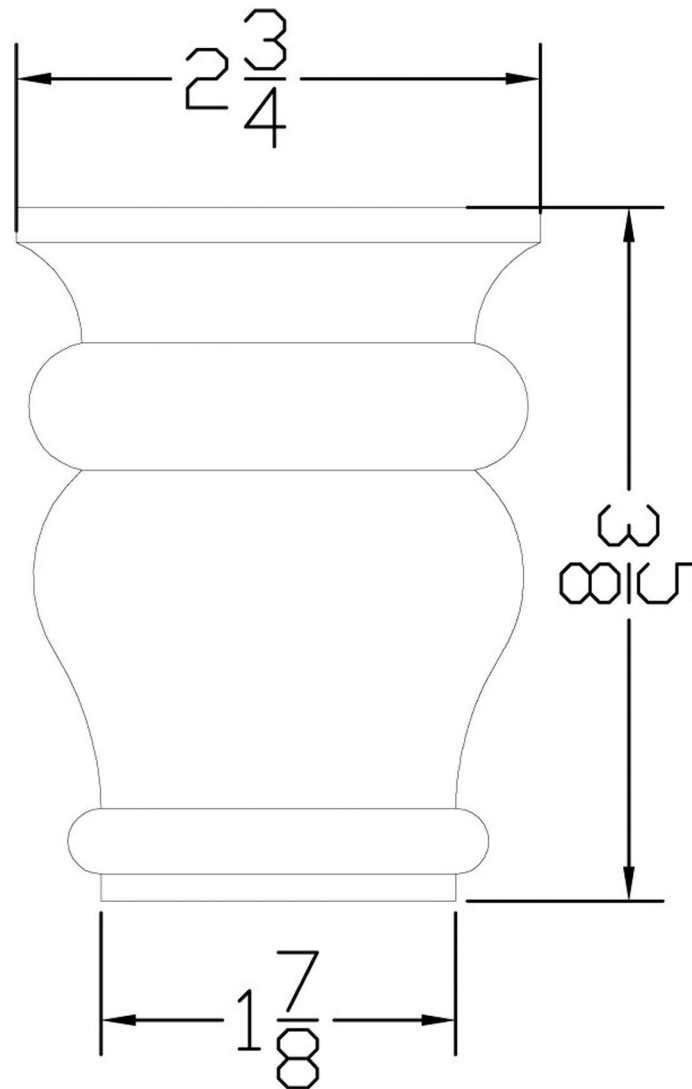

SBF159

Square Tavern Bun Foot
3 5/8" Tall x 2 3/4" Wide

All designs developed by Highland Manor Wood Products LLC are considered proprietary information and to be used solely in transactions with Highland Manor Wood Products LLC.