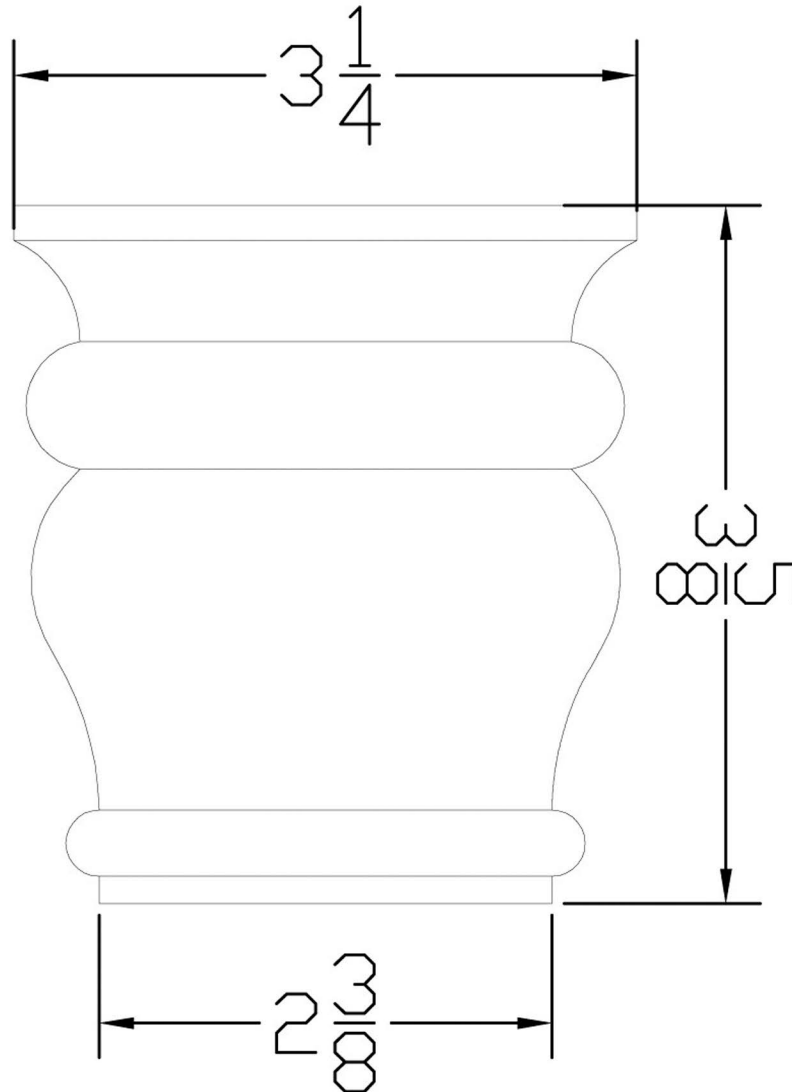

SBF160
Square Tavern Bun Foot
3 5/8" Tall x 3 1/4" Wide

All designs developed by Highland Manor Wood Products LLC are considered proprietary information and to be used solely in transactions with Highland Manor Wood Products LLC. This data and all products produced by this information shall not be used by, or sold to any other party without written consent from an authorized representative of Highland Manor Wood Products LLC.