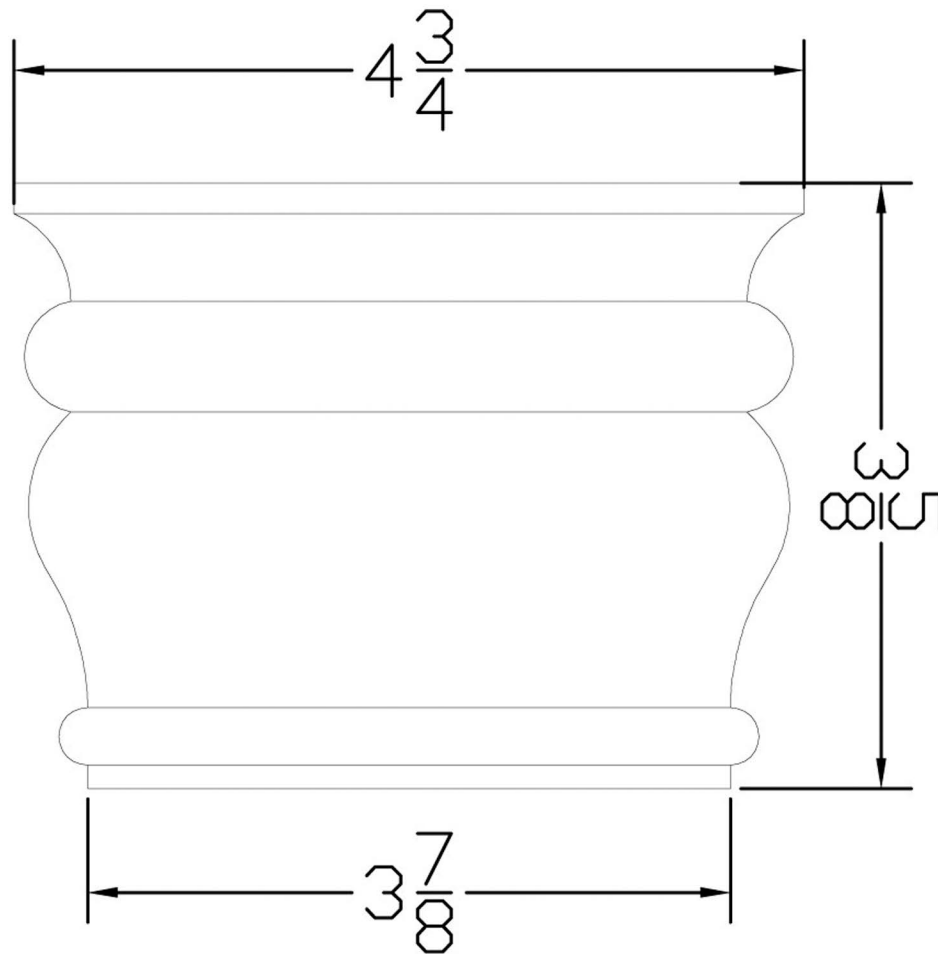

SBF162
Square Tavern Bun Foot
3 5/8" Tall x 4 3/4" Wide

All designs developed by Highland Manor Wood Products LLC are considered proprietary information and to be used solely in transactions with Highland Manor Wood Products LLC.