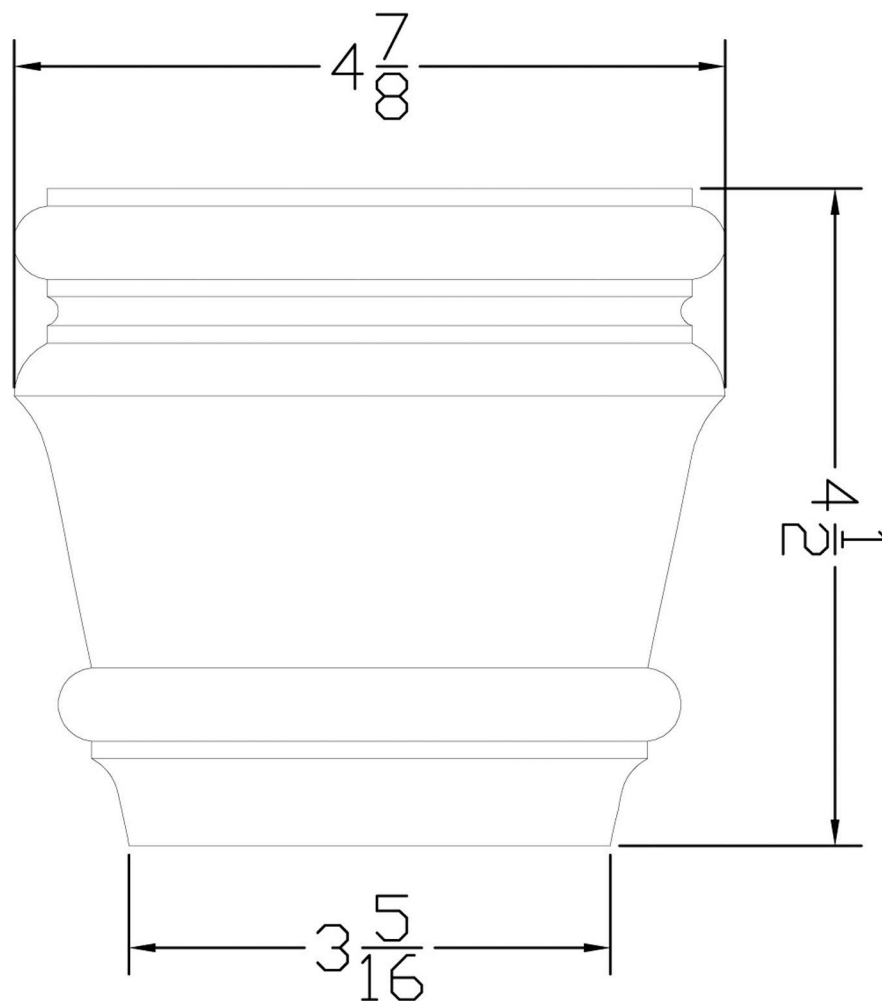

SBF166
Massive Square Baymont Bun Foot
4 1/2" Tall x 4 7/8" Wide

All designs developed by Highland Manor Wood Products LLC are considered proprietary information and to be used solely in transactions with Highland Manor Wood Products LLC.