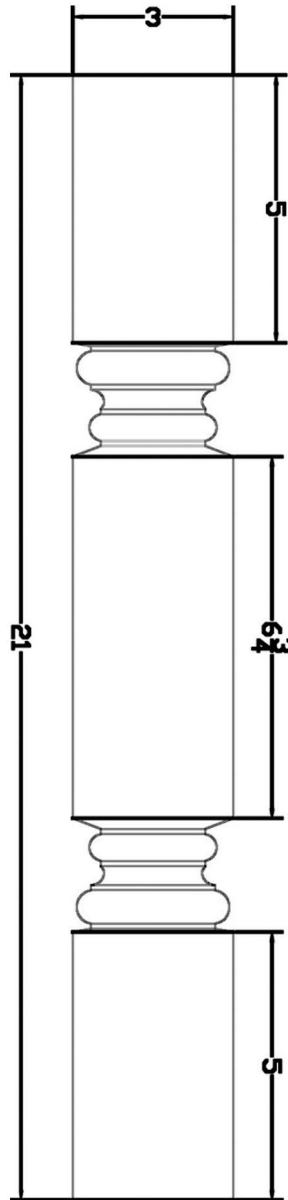

SETL04
Narrow Square Meridian Double End Turned
End Table Leg
21" Tall x 3" Wide

All designs developed by Highland Manor Wood Products LLC are considered proprietary information and to be used solely in transactions with Highland Manor Wood Products LLC.