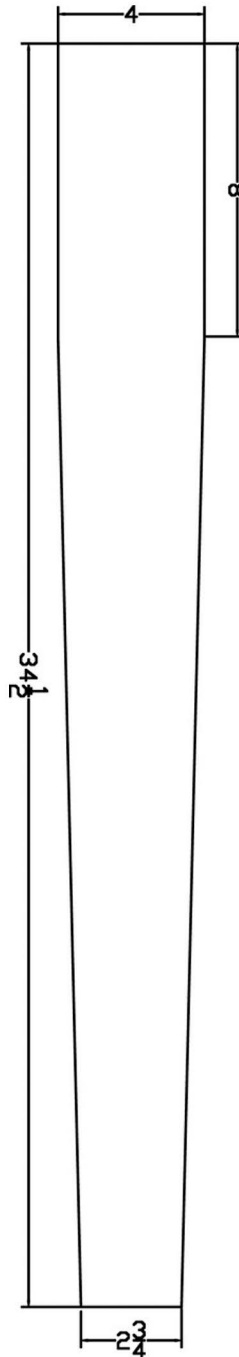

SISL105

4 Sided Tapered Island Leg
34 1/2" Tall x 4" Wide

All designs developed by Highland Manor Wood Products LLC are considered proprietary information and to be used solely in transactions with Highland Manor Wood Products LLC.