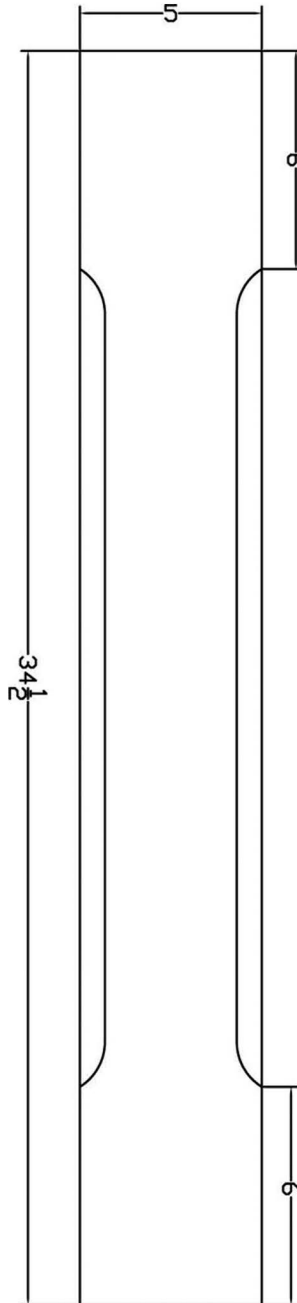

SISL112

Massive Modern Square Celoron Island Leg

34 1/2" Tall x 5" Wide

All designs developed by Highland Manor Wood Products LLC are considered proprietary information and to be used solely in transactions with Highland Manor Wood Products LLC.