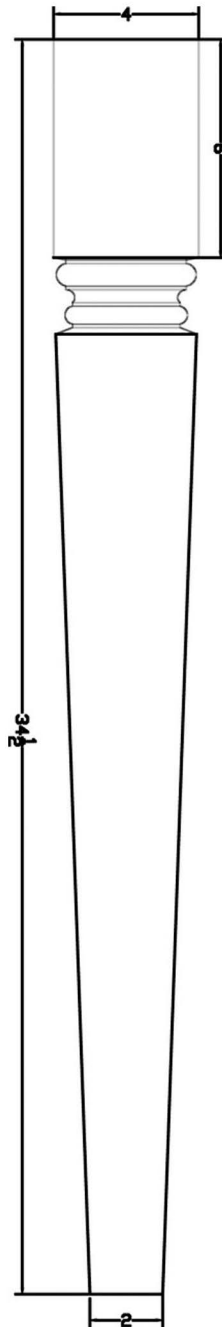

SISL61

Modern Square Meridian Island Leg

34 1/2" Tall x 4" Wide

All designs developed by Highland Manor Wood Products LLC are considered proprietary information and to be used solely in transactions with Highland Manor Wood Products LLC.