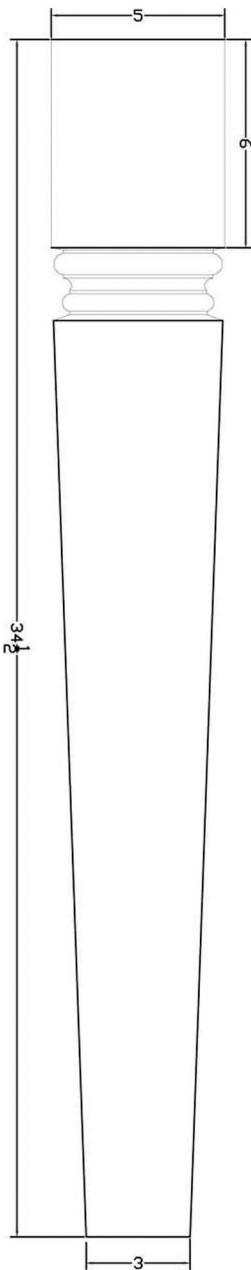

**SISL62**  
Massive Modern Square Meridian Island Leg  
34 1/2" Tall x 5" Wide

All designs developed by Highland Manor Wood Products LLC are considered proprietary information and to be used solely in transactions with Highland Manor Wood Products LLC.  
This data and all products produced by this information shall not be used by, or sold to any other party without written consent from an authorized representative of Highland Manor Wood Products LLC.