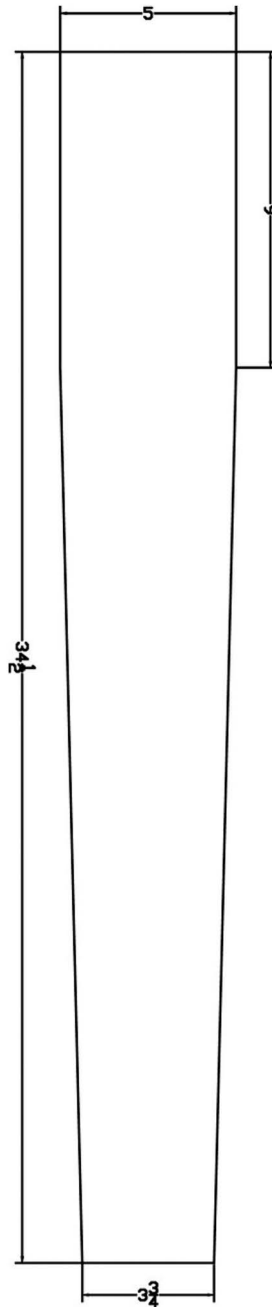

SISL63

Massive 4 Sided Tapered Island Leg
34 1/2" Tall x 5" Wide

All designs developed by Highland Manor Wood Products LLC are considered proprietary information and to be used solely in transactions with Highland Manor Wood Products LLC. This data and all products produced by this information shall not be used by, or sold to any other party without written consent from an authorized representative of Highland Manor Wood Products LLC.