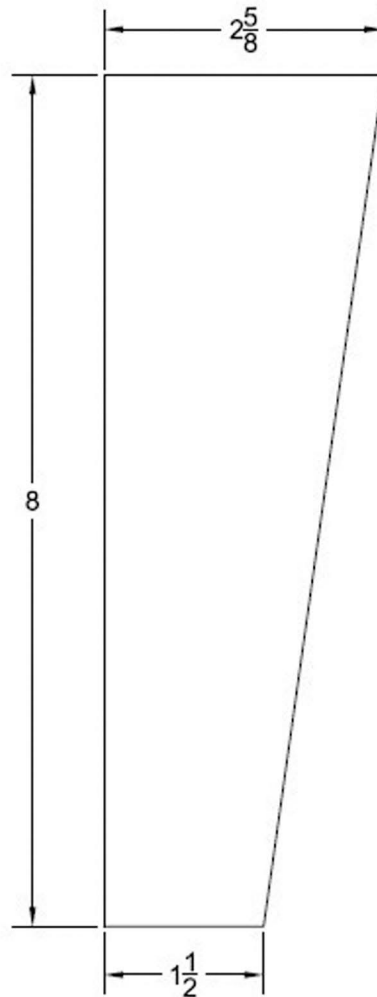

**TBF02**  
2 Sided Tapered Bun Foot  
8 " Tall x 2 5/8" Wide

All designs developed by Highland Manor Wood Products LLC are considered proprietary information and to be used solely in transactions with Highland Manor Wood Products LLC. This data and all products produced by this information shall not be used by, or sold to any other party without written consent from an authorized representative of Highland Manor Wood Products LLC.