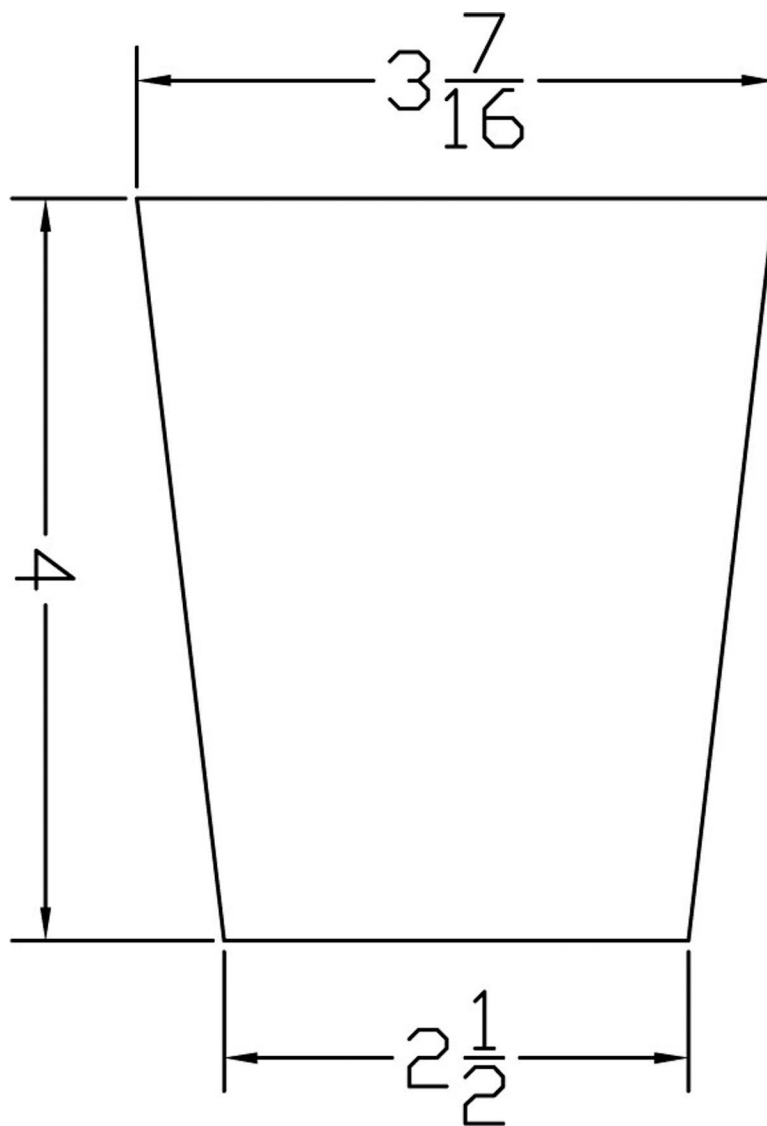

TBF05
4 Sided Tapered Bun Foot
4" Tall x 3 7/16" Wide

All designs developed by Highland Manor Wood Products LLC are considered proprietary information and to be used solely in transactions with Highland Manor Wood Products LLC. This data and all products produced by this information shall not be used by, or sold to any other party without written consent from an authorized representative of Highland Manor Wood Products LLC.